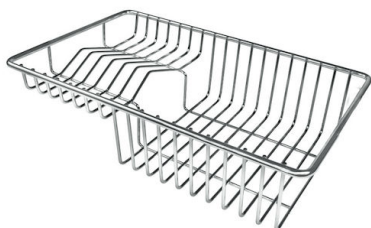

Milanello Optional accessories / Accessori opzionali

The "rails" system makes it possible to use a combination of numerous accessories. Grids, chopping boards, utensils' ranging system, bowls and containers of different dimensions can be alternated in the workspace with a simple gesture, and can easily be stacked, in order to be on hand at all times.

Compatible accessories/Accessori compatibili:

8100 602

750

426

Cut out size - Dimensioni per foratura top

GALERIE

FOURNI

Grilles noires Milanello

8100 602

ACCESSOIRES OPTIONNELS

Panier à vaisselle inox

8100 303

* uniquement en combinaison avec
l'accessoire 8644 101

Planche de découpe en HDPE

8657 001

Planche de découpe Twin in HDPE